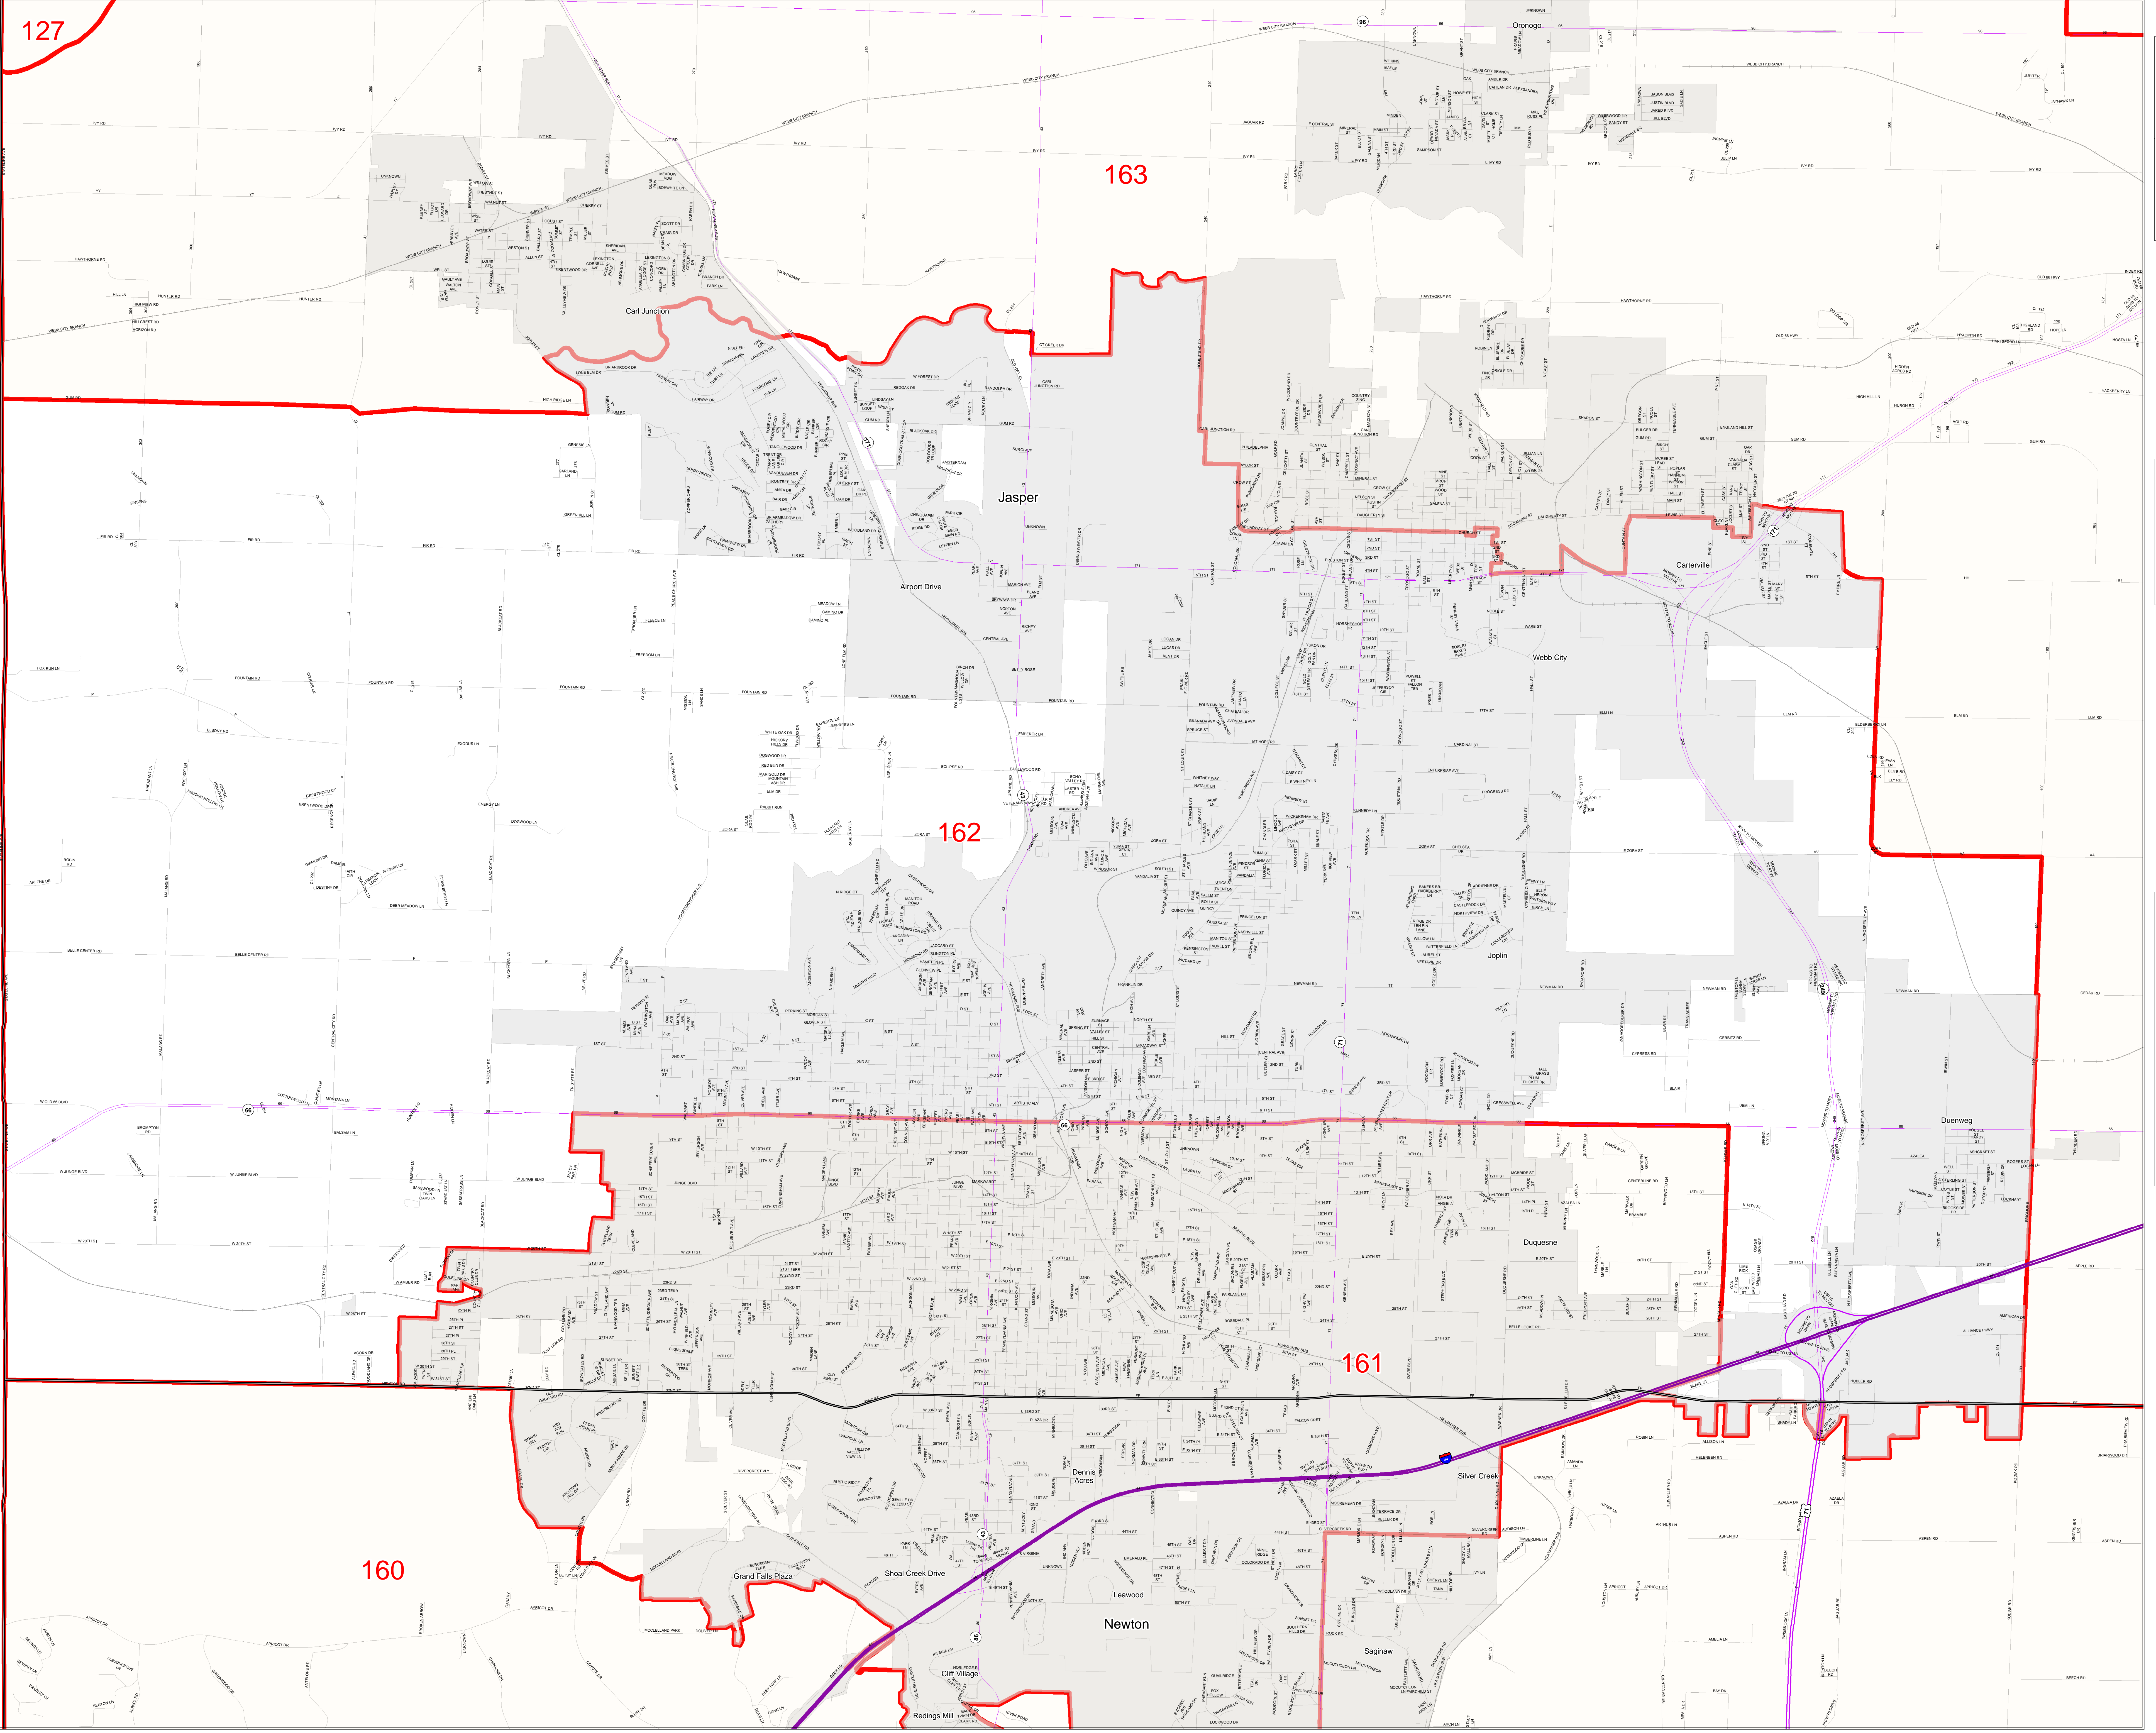

Missouri State House District Number 162  
House Apportionment Plan 2011

- Districts
- Counties
- Interstates
- U.S. Highways
- MO Highways
- Streets
- Incorporated Places\*
- Area Outside of Featured District

Note: \*Includes census designated places (CDPs).